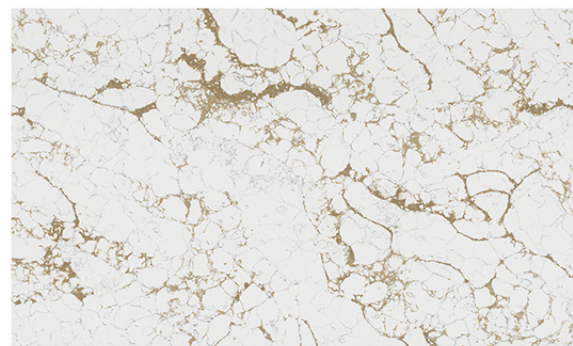

/PXQZ 211119-1

QUARTZ SURFACE 石英石新品

常规尺寸: 3000x1200mm / 3000x1400mm / 3000x1600mm / 3200x1600mm

超大规格: 3600x2000mm

/PXQZ 211205-1

/PXQZ 211207-1

/PXQZ 211212-1

/PXQZ 191107-1