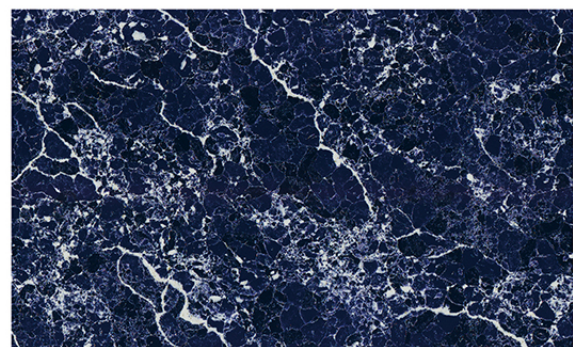

/PXQZ 211119-1

QUARTZ SURFACE 石英石新品

常规尺寸: 3000x1200mm / 3000x1400mm / 3000x1600mm / 3200x1600mm

超大规格: 3600x2000mm

/PXQZ 211205-1

/PXQZ 211207-1

/PXQZ 211212-1

/PXQZ 191107-1